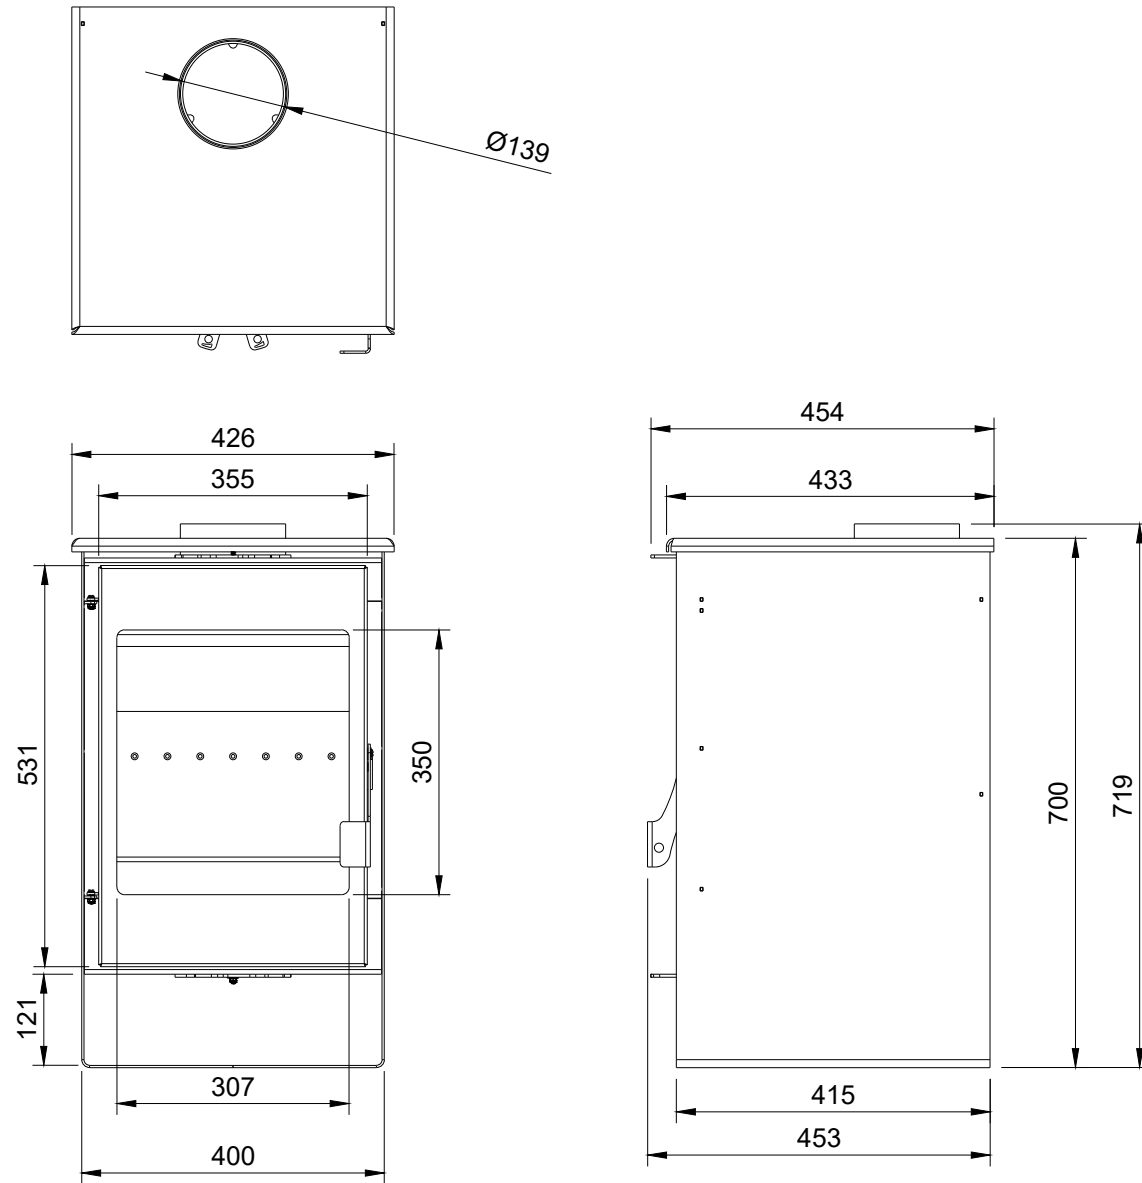

FORGE FIRES

Forge 10

This drawing is copyright and remains the property of Signi Fires. It may not be retained, copied, or used without written consent.

Projection	Scale	Sheet	Creation Date
	1:10	A4	2024/09/13