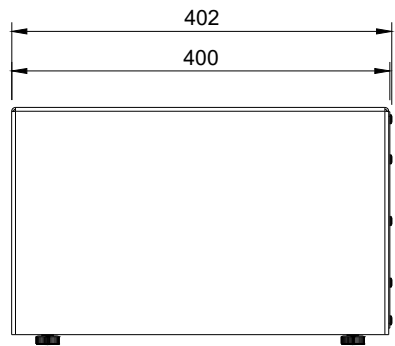

FORGE FIRES

Forge F50 Low Woodbox

FURFP-SGL-Wood Box ASM-0500-UP-CBA

This drawing is copyright and remains the property of Signi Fires. It may not be retained, copied, or used without written consent.

Projection	Scale	Sheet	Creation Date
	1:8	A4	2025/04/15