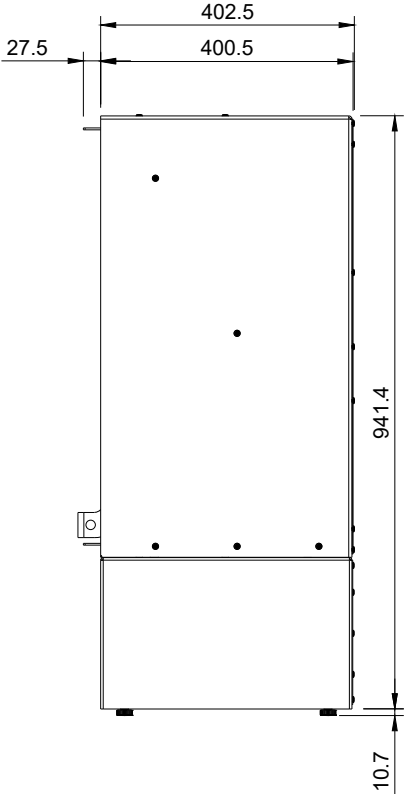

FORGE FIRES

Forge F50 Freestanding with Low Woodbox

FURFP-MS-SGL-500-WBL-W-CB v1

This drawing is copyright and remains the property of Signi Fires. It may not be retained, copied, or used without written consent.

Projection	Scale	Sheet	Creation Date
	1:12	A4	2025/04/15

FORGE FIRES

Forge F50 Low Woodbox

FURFP-SGL-Wood Box ASM-0500-UP-CBA

This drawing is copyright and remains the property of Signi Fires. It may not be retained, copied, or used without written consent.

Projection	Scale	Sheet	Creation Date
	1:8	A4	2025/04/15