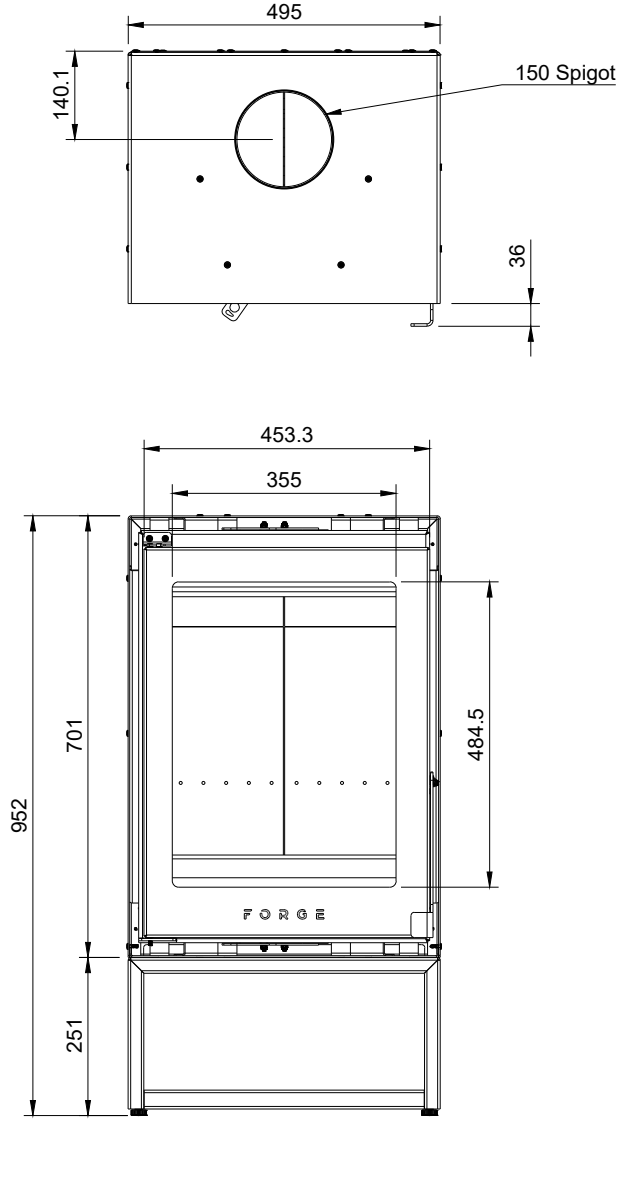

FORGE FIRES

Forge F50 Freestanding with Low Woodbox

FURFP-MS-SGL-500-WBL-W-CB v1

This drawing is copyright and remains the property of Signi Fires. It may not be retained, copied, or used without written consent.

Projection	Scale	Sheet	Creation Date
	1:12	A4	2025/04/15

FORGE FIRES

Forge F50 Low Woodbox

FURFP-SGL-Wood Box ASM-0500-UP-CBA

This drawing is copyright and remains the property of Signi Fires. It may not be retained, copied, or used without written consent.

Projection	Scale	Sheet	Creation Date
	1:8	A4	2025/04/15