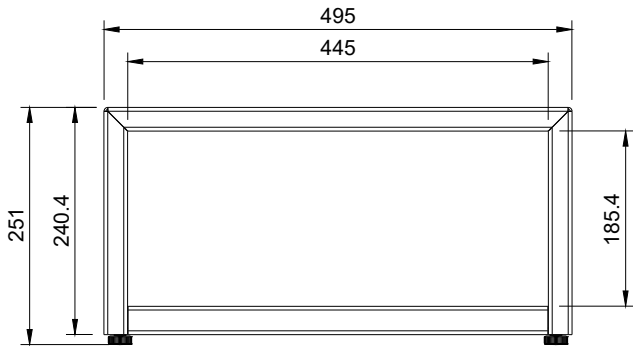

FORGE FIRES

Forge F50 Freestanding with Low Woodbox

FURFP-MS-SGL-500-WBL-W-CB v1

This drawing is copyright and remains the property of Signi Fires. It may not be retained, copied, or used without written consent.

Projection	Scale	Sheet	Creation Date
	1:12	A4	2025/04/15

FORGE FIRES

Forge F50 Low Woodbox

FURFP-SGL-Wood Box ASM-0500-UP-CBA

This drawing is copyright and remains the property of Signi Fires. It may not be retained, copied, or used without written consent.

Projection	Scale	Sheet	Creation Date
	1:8	A4	2025/04/15