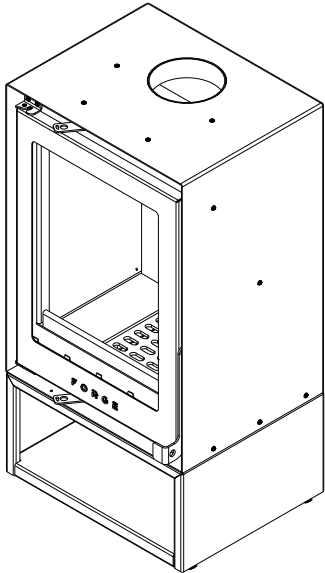

FORGE FIRES

Forge F50 Freestanding with Low Woodbox

FURFP-MS-SGL-500-WBL-W-CB v1

This drawing is copyright and remains the property of Signi Fires. It may not be retained, copied, or used without written consent.