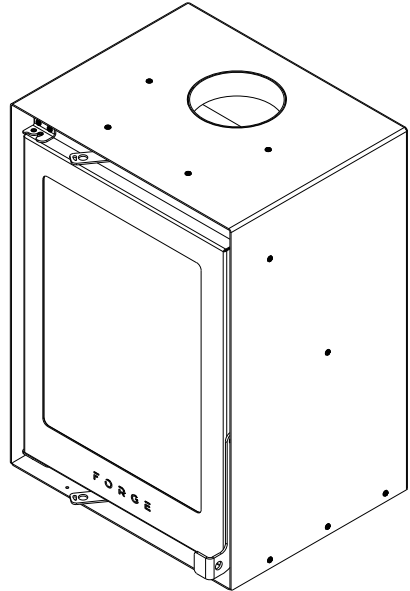

FORGE FIRES

Forge F50 Freestanding

FURFP-MS-SGL-500-FS-W-CB v88

This drawing is copyright and remains the property of Signi Fires. It may not be retained, copied, or used without written consent.

Projection	Scale	Sheet	Creation Date
	1:12	A4	2025/04/15