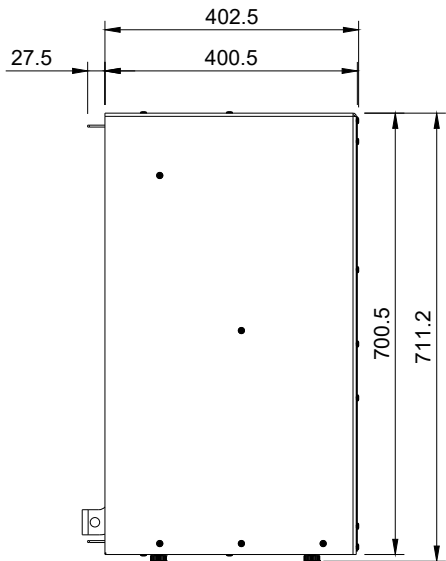

FORGE FIRES

Forge F50 Freestanding

FURFP-MS-SGL-500-FS-W-CB v88

This drawing is copyright and remains the property of Signi Fires. It may not be retained, copied, or used without written consent.

Projection	Scale	Sheet	Creation Date
	1:12	A4	2025/04/15