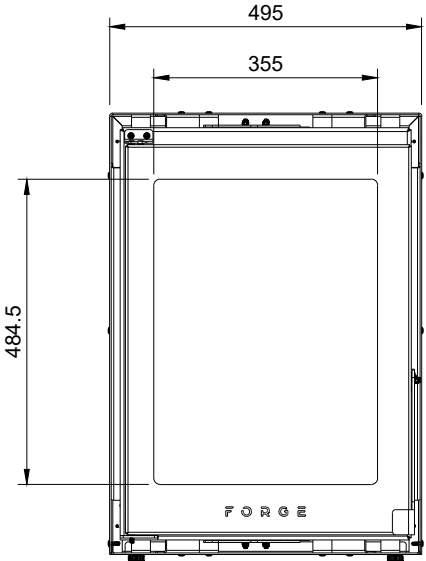

FORGE FIRES

Forge F50 Freestanding

FURFP-MS-SGL-500-FS-W-CB v88

This drawing is copyright and remains the property of Signi Fires. It may not be retained, copied, or used without written consent.

Projection	Scale	Sheet	Creation Date
	1:12	A4	2025/04/15