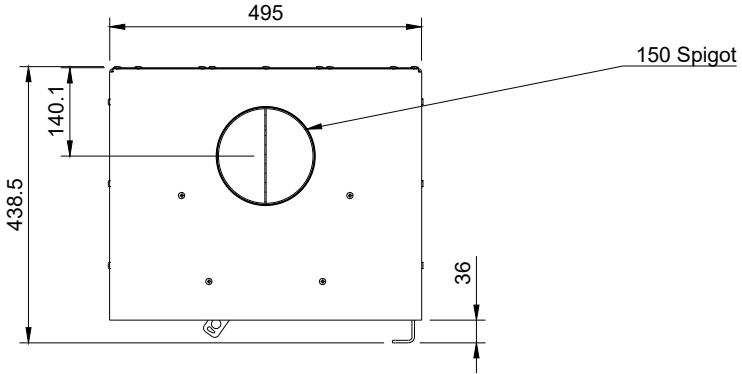

FORGE FIRES

Forge F50 Freestanding

FURFP-MS-SGL-500-FS-W-CB v88

This drawing is copyright and remains the property of Signi Fires. It may not be retained, copied, or used without written consent.

Projection	Scale	Sheet	Creation Date
	1:12	A4	2025/04/15