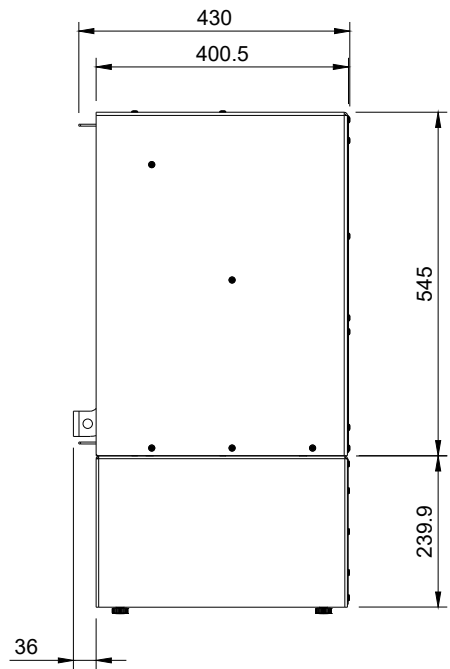

## Forge F70 Freestanding with Low Woodbox

FIFP-MS-SGL-700-WBL-W-CB v9

This drawing is copyright and remains the property of Signi Fires. It may not be retained, copied, or used without written consent.

Projection	Scale	Sheet	Creation Date
	1:12	A4	2025/05/30