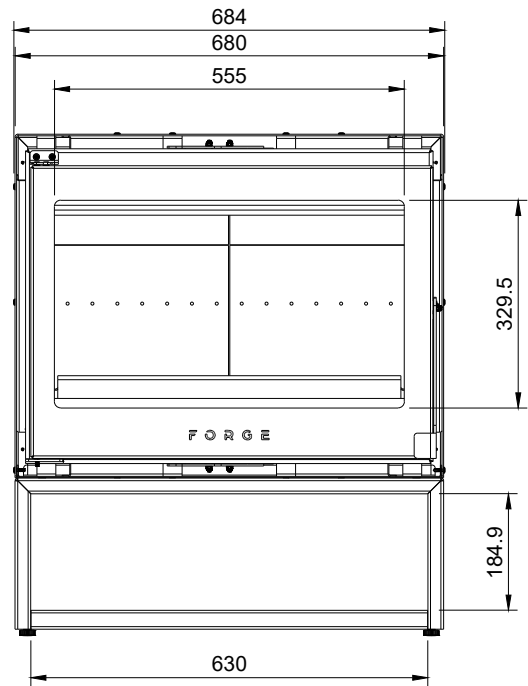

## Forge F70 Freestanding with Low Woodbox

FIFP-MS-SGL-700-WBL-W-CB v9

This drawing is copyright and remains the property of Signi Fires. It may not be retained, copied, or used without written consent.

Projection	Scale	Sheet	Creation Date
	1:12	A4	2025/05/30