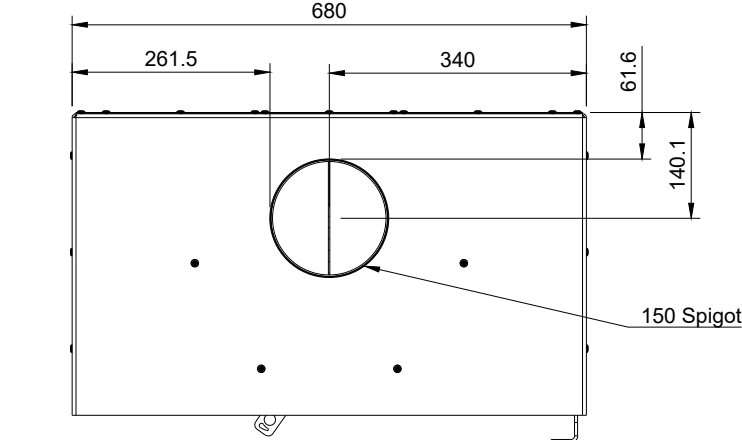

## Forge F70 Freestanding

FIFP-MS-SGL-700-FS-W-CB v6

This drawing is copyright and remains the property of Signi Fires. It may not be retained, copied, or used without written consent.

Projection	Scale	Sheet	Creation Date
	1:10	A4	2025/06/17