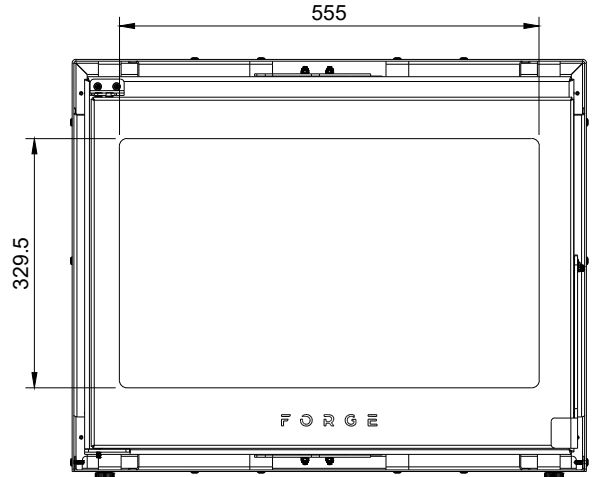

## Forge F70 Freestanding

FIFP-MS-SGL-700-FS-W-CB v6

This drawing is copyright and remains the property of Signi Fires. It may not be retained, copied, or used without written consent.

Projection	Scale	Sheet	Creation Date
	1:10	A4	2025/06/17