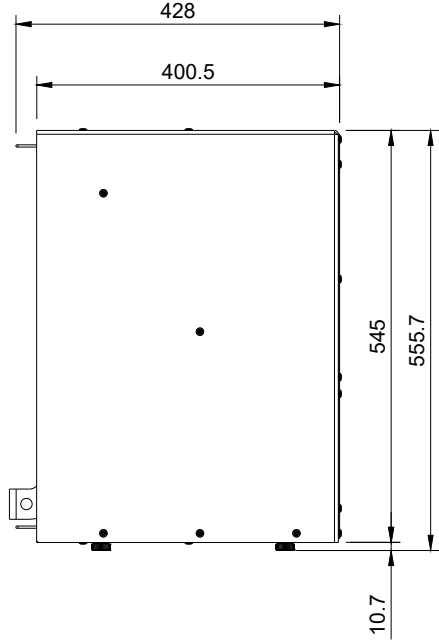

## Forge F70 Freestanding

FIFP-MS-SGL-700-FS-W-CB v6

This drawing is copyright and remains the property of Signi Fires. It may not be retained, copied, or used without written consent.

Projection	Scale	Sheet	Creation Date
	1:10	A4	2025/06/17