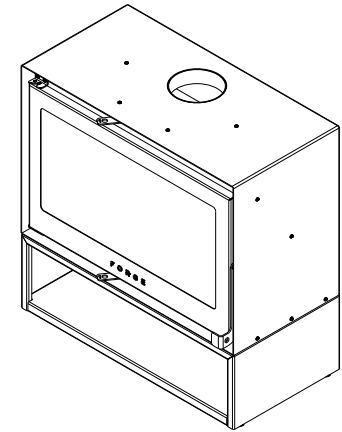

FORGE FIRES

Forge F80 Freestanding with Low Woodbox

FIFP-MS-SGL-800-WBL-W-CB v16

This drawing is copyright and remains the property of Signi Fires. It may not be retained, copied, or used without written consent.

| Projection | Scale | Sheet | Creation Date |
|---|-------|-------|---------------|
|  | 1:12 | A4 | 2025/05/30 |

FORGE FIRES

Forge F80 Low Woodbox

FIFP-SGL-Wood Box ASM-0500-UP-CBA

This drawing is copyright and remains the property of Signi Fires. It may not be retained, copied, or used without written consent.