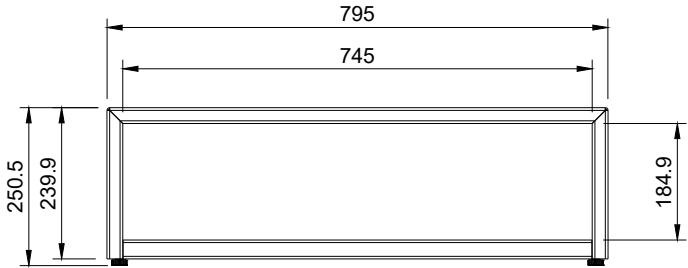

FORGE FIRES

Forge F80 Freestanding with Low Woodbox

FIFP-MS-SGL-800-WBL-W-CB v16

This drawing is copyright and remains the property of Signi Fires. It may not be retained, copied, or used without written consent.

| Projection | Scale | Sheet | Creation Date |
|---|-------|-------|---------------|
|  | 1:12 | A4 | 2025/05/30 |

FORGE FIRES

Forge F80 Low Woodbox

FIFP-SGL-Wood Box ASM-0500-UP-CBA

This drawing is copyright and remains the property of Signi Fires. It may not be retained, copied, or used without written consent.

| Projection | Scale | Sheet | Creation Date |
|------------|-------|-------|---------------|
| | 1:12 | A4 | 2025/05/30 |