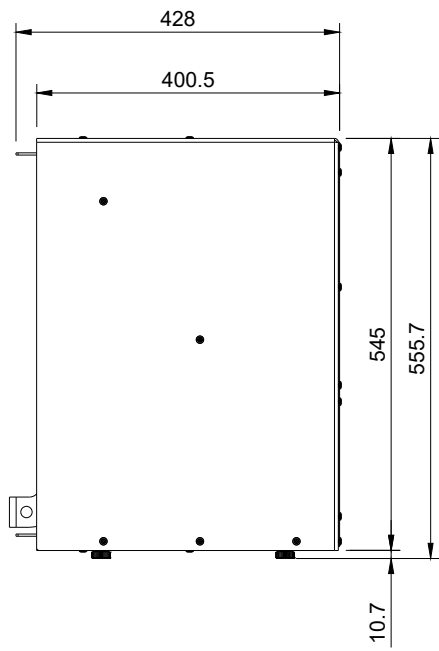

FORGE FIRES

Forge F80 Freestanding

FIFP-MS-SGL-800-FS-W-CB v44

This drawing is copyright and remains the property of Signi Fires. It may not be retained, copied, or used without written consent.

Projection	Scale	Sheet	Creation Date
	1:10	A4	2025/06/17