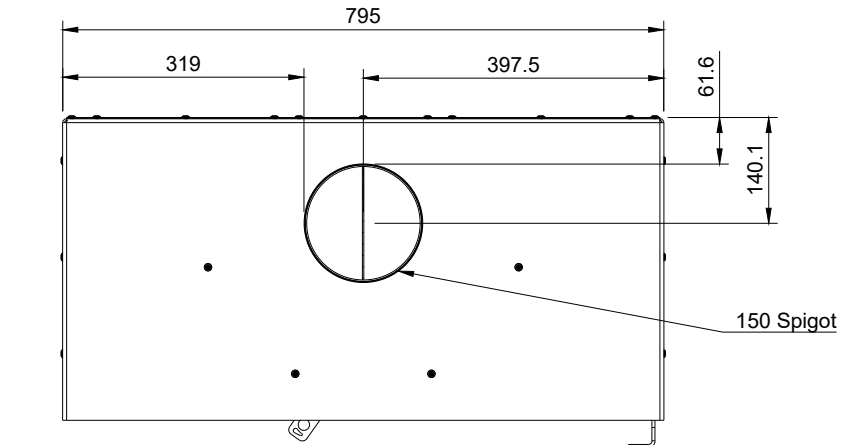

FORGE FIRES

Forge F80 Freestanding

FIFP-MS-SGL-800-FS-W-CB v44

This drawing is copyright and remains the property of Signi Fires. It may not be retained, copied, or used without written consent.

Projection	Scale	Sheet	Creation Date
	1:10	A4	2025/06/17