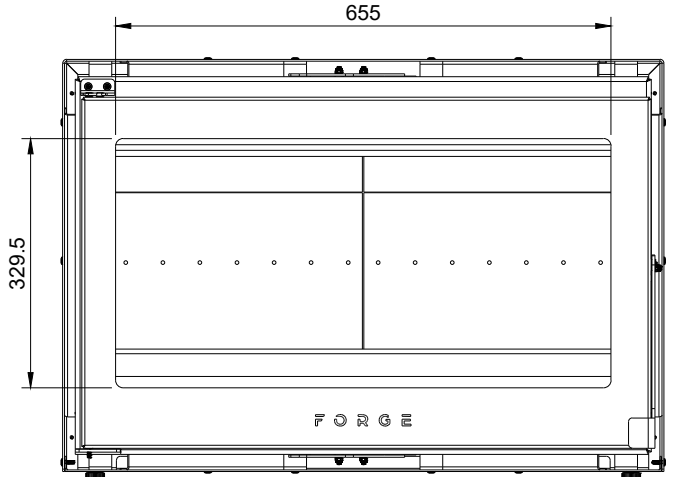

FORGE FIRES

Forge F80 Freestanding

FIFP-MS-SGL-800-FS-W-CB v44

This drawing is copyright and remains the property of Signi Fires. It may not be retained, copied, or used without written consent.

Projection	Scale	Sheet	Creation Date
	1:10	A4	2025/06/17