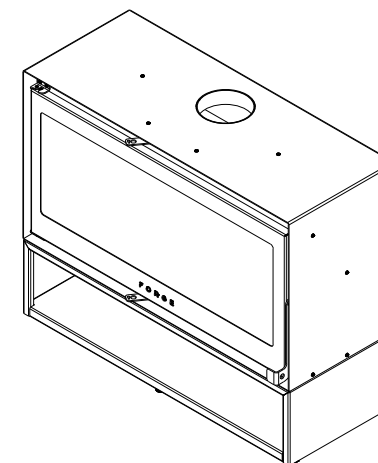

FORGE FIRES

Forge F100 Freestanding with Low Woodbox

FIFP-MS-SGL-1000-WBL-W-CB v10

This drawing is copyright and remains the property of Signi Fires. It may not be retained, copied, or used without written consent.

Projection	Scale	Sheet	Creation Date
	1:12	A4	2025/05/30

FORGE FIRES

Forge F100 Low Woodbox

FIFP-SGL-Wood Box ASM-0500-UP-CBA

This drawing is copyright and remains the property of Signi Fires. It may not be retained, copied, or used without written consent.