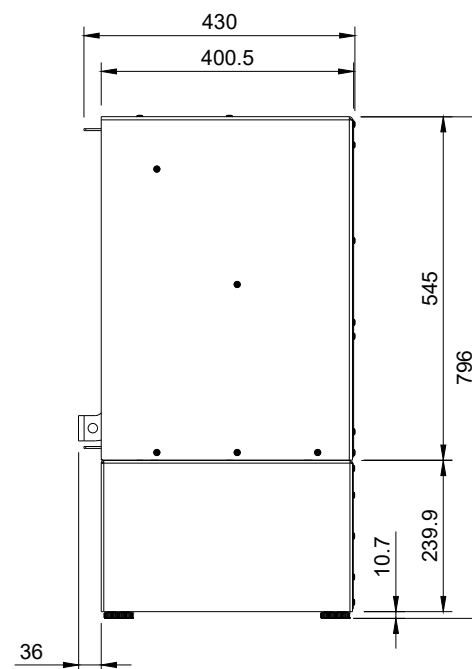

FORGE FIRES

Forge F100 Freestanding with Low Woodbox

FIFP-MS-SGL-1000-WBL-W-CB v10

This drawing is copyright and remains the property of Signi Fires. It may not be retained, copied, or used without written consent.

Projection	Scale	Sheet	Creation Date
	1:12	A4	2025/05/30

FORGE FIRES

Forge F100 Low Woodbox

FIFP-SGL-Wood Box ASM-0500-UP-CBA

This drawing is copyright and remains the property of Signi Fires. It may not be retained, copied, or used without written consent.

Projection	Scale	Sheet	Creation Date
	1:12	A4	2025/05/30