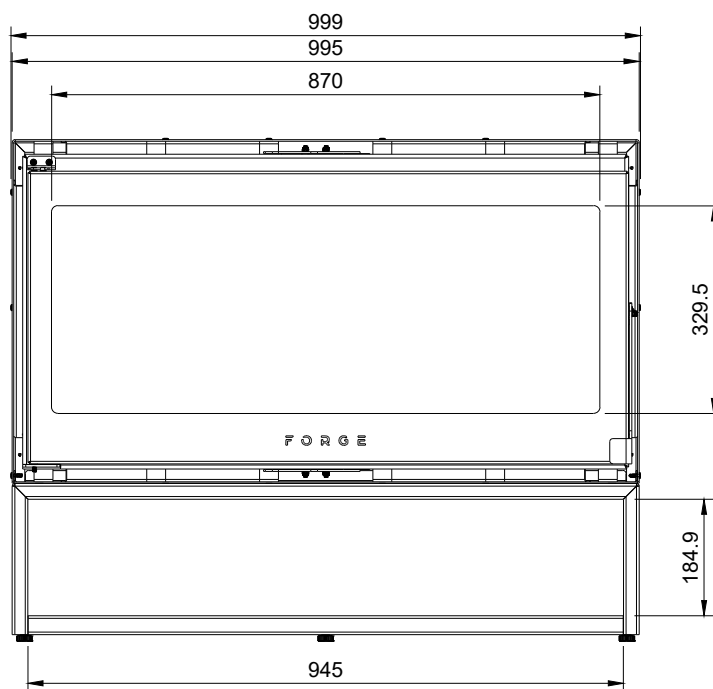

FORGE FIRES

Forge F100 Freestanding with Low Woodbox

FIFP-MS-SGL-1000-WBL-W-CB v10

This drawing is copyright and remains the property of Signi Fires. It may not be retained, copied, or used without written consent.

Projection	Scale	Sheet	Creation Date
	1:12	A4	2025/05/30

FORGE FIRES

Forge F100 Low Woodbox

FIFP-SGL-Wood Box ASM-0500-UP-CBA

This drawing is copyright and remains the property of Signi Fires. It may not be retained, copied, or used without written consent.

Projection	Scale	Sheet	Creation Date
	1:12	A4	2025/05/30