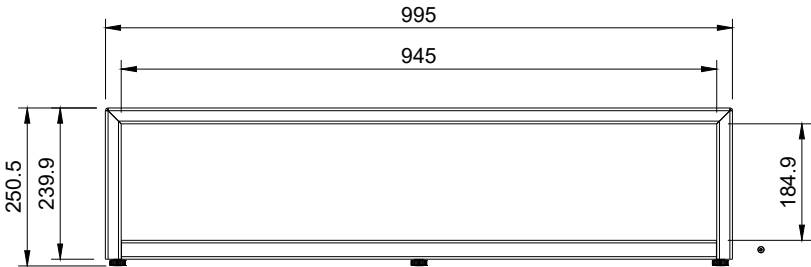

FORGE FIRES

Forge F100 Freestanding with Low Woodbox

FIFP-MS-SGL-1000-WBL-W-CB v10

This drawing is copyright and remains the property of Signi Fires. It may not be retained, copied, or used without written consent.

Projection	Scale	Sheet	Creation Date
	1:12	A4	2025/05/30

FORGE FIRES

Forge F100 Low Woodbox

FIFP-SGL-Wood Box ASM-0500-UP-CBA

This drawing is copyright and remains the property of Signi Fires. It may not be retained, copied, or used without written consent.

Projection	Scale	Sheet	Creation Date
	1:12	A4	2025/05/30