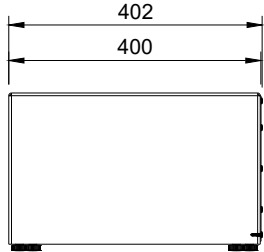

FORGE FIRES

Forge F100 Low Woodbox

FIFP-SGL-Wood Box ASM-0500-UP-CBA

This drawing is copyright and remains the property of Signi Fires. It may not be retained, copied, or used without written consent.

Projection	Scale	Sheet	Creation Date
	1:12	A4	2025/05/30