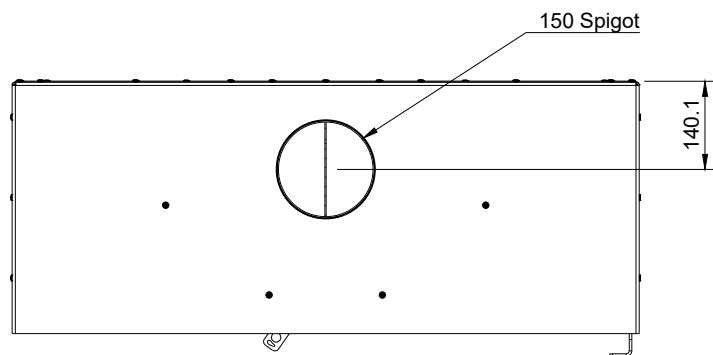

FORGE FIRES

Forge F100 Freestanding with Low Woodbox

FIFP-MS-SGL-1000-WBL-W-CB v10

This drawing is copyright and remains the property of Signi Fires. It may not be retained, copied, or used without written consent.

Projection	Scale	Sheet	Creation Date
	1:12	A4	2025/05/30

FORGE FIRES

Forge F100 Low Woodbox

FIFP-SGL-Wood Box ASM-0500-UP-CBA

This drawing is copyright and remains the property of Signi Fires. It may not be retained, copied, or used without written consent.

Projection	Scale	Sheet	Creation Date
	1:12	A4	2025/05/30