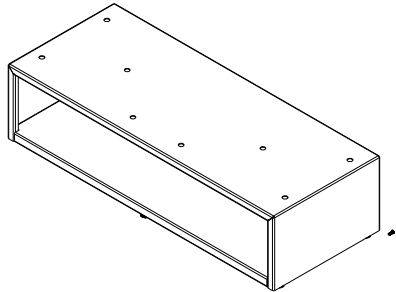

FORGE FIRES

Forge F100 Freestanding with Low Woodbox

FIFP-MS-SGL-1000-WBL-W-CB v10

This drawing is copyright and remains the property of Signi Fires. It may not be retained, copied, or used without written consent.

Projection	Scale	Sheet	Creation Date
	1:12	A4	2025/05/30

FORGE FIRES

Forge F100 Low Woodbox

FIFP-SGL-Wood Box ASM-0500-UP-CBA

This drawing is copyright and remains the property of Signi Fires. It may not be retained, copied, or used without written consent.