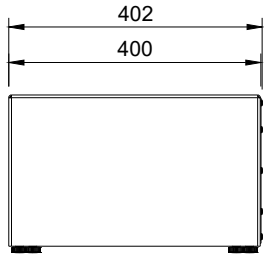

FORGE FIRES

Forge F120 Low Woodbox

FIFP-SGL-Wood Box ASM-0500-UP-CBA

This drawing is copyright and remains the property of Signi Fires. It may not be retained, copied, or used without written consent.

Projection	Scale	Sheet	Creation Date
	1:12	A4	2025/05/30