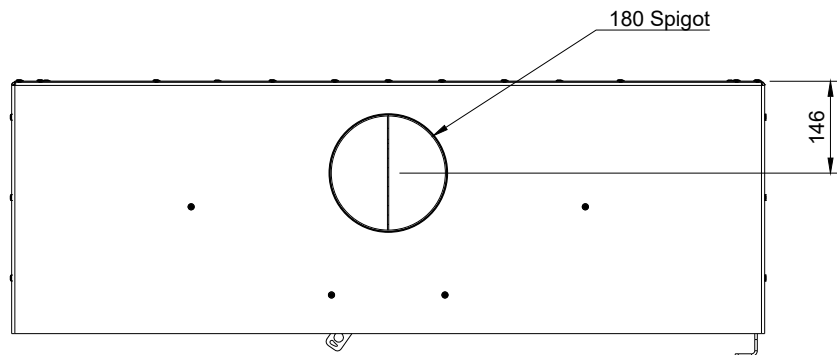

# FORGE FIRES

Forge F120 Freestanding with Low Woodbox

FIFP-MS-SGL-1200-WBL-W-CB v11

This drawing is copyright and remains the property of Signi Fires. It may not be retained, copied, or used without written consent.