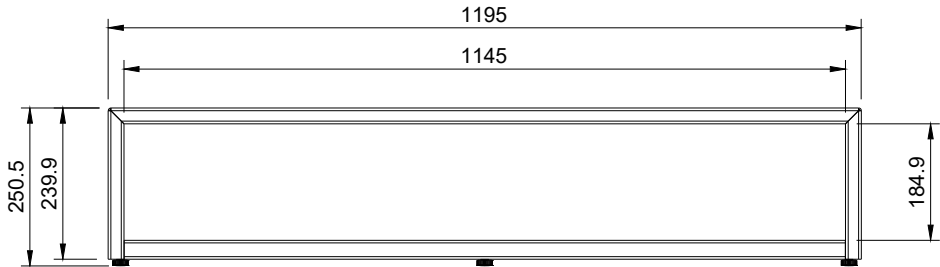

FORGE FIRES

Forge F120 Low Woodbox

FIFP-SGL-Wood Box ASM-0500-UP-CBA

This drawing is copyright and remains the property of Signi Fires. It may not be retained, copied, or used without written consent.

Projection	Scale	Sheet	Creation Date
	1:12	A4	2025/05/30