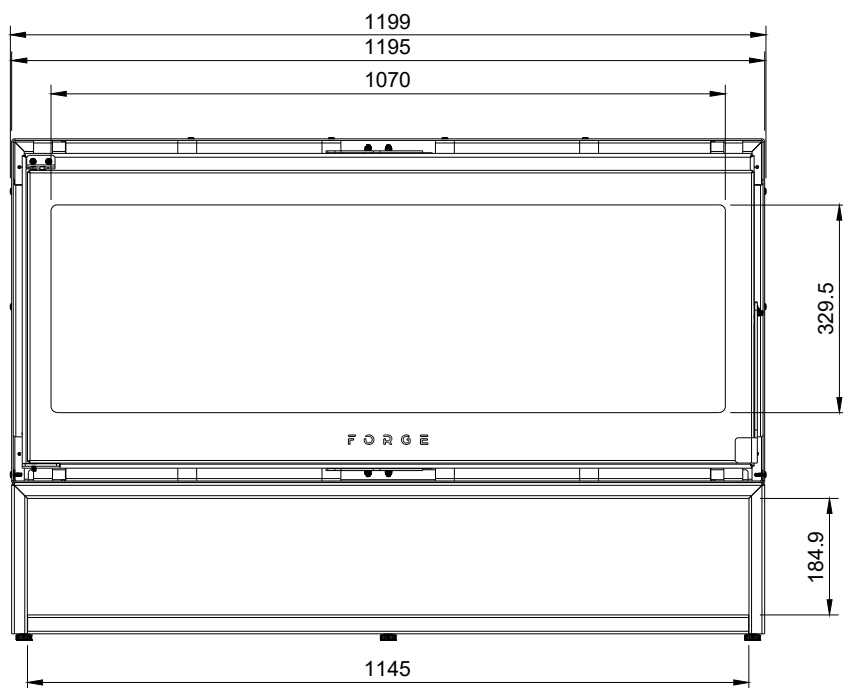

# FORGE FIRES

Forge F120 Freestanding with Low Woodbox

FIFP-MS-SGL-1200-WBL-W-CB v11

This drawing is copyright and remains the property of Signi Fires. It may not be retained, copied, or used without written consent.

Projection	Scale	Sheet	Creation Date
	1:12	A4	2025/05/30