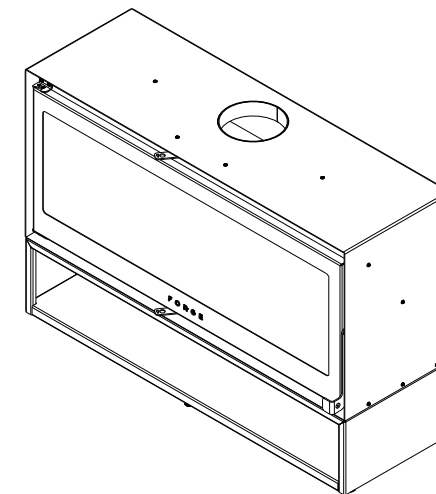

# FORGE FIRES

Forge F120 Freestanding with Low Woodbox

FIFP-MS-SGL-1200-WBL-W-CB v11

This drawing is copyright and remains the property of Signi Fires. It may not be retained, copied, or used without written consent.