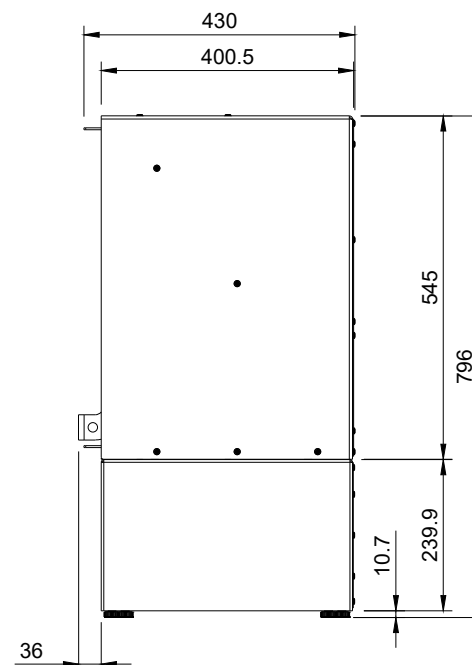

# FORGE FIRES

Forge F120 Freestanding with Low Woodbox

FIFP-MS-SGL-1200-WBL-W-CB v11

This drawing is copyright and remains the property of Signi Fires. It may not be retained, copied, or used without written consent.

Projection	Scale	Sheet	Creation Date
	1:12	A4	2025/05/30