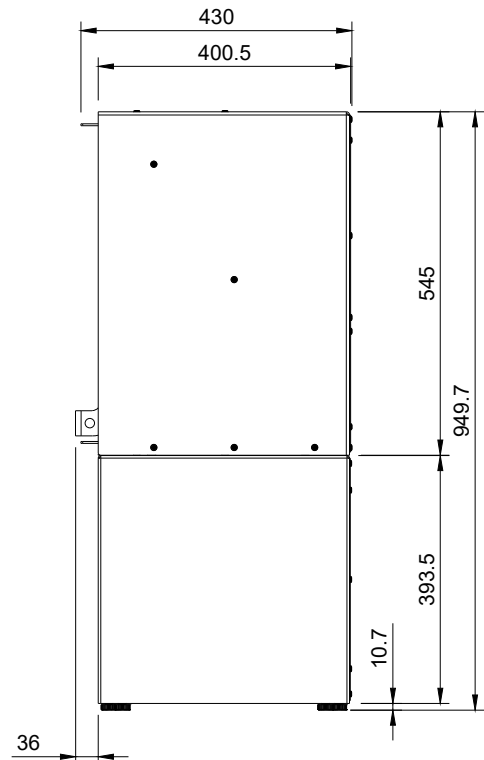

## Forge F120 Freestanding with High Woodbox

FIFP-MS-SGL-1200-WBH-W-CB v11

This drawing is copyright and remains the property of Signi Fires. It may not be retained, copied, or used without written consent.

Projection	Scale	Sheet	Creation Date
	1:12	A4	2025/05/30