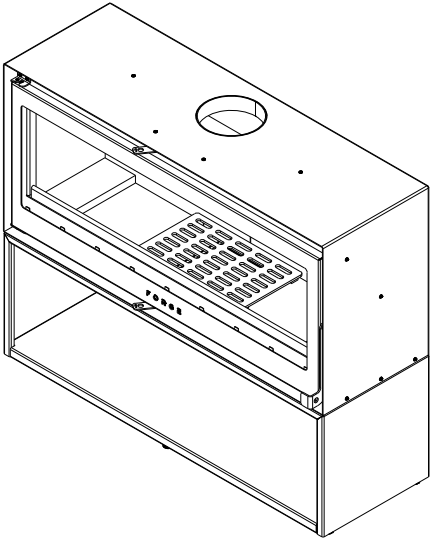

## Forge F120 Freestanding with High Woodbox

FIFP-MS-SGL-1200-WBH-W-CB v11

This drawing is copyright and remains the property of Signi Fires. It may not be retained, copied, or used without written consent.