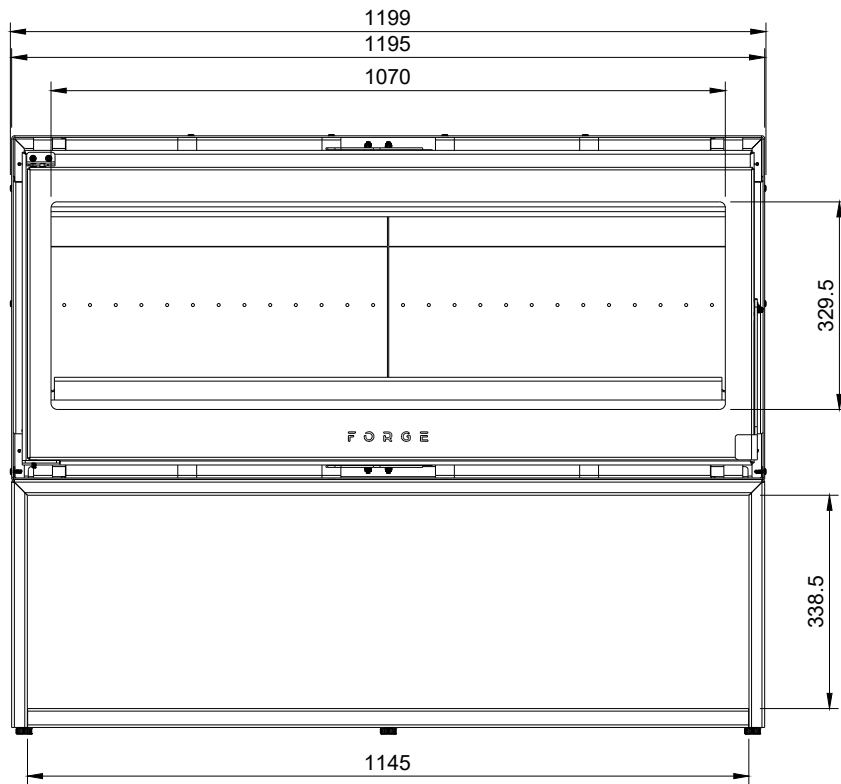

## Forge F120 Freestanding with High Woodbox

FIFP-MS-SGL-1200-WBH-W-CB v11

This drawing is copyright and remains the property of Signi Fires. It may not be retained, copied, or used without written consent.

Projection	Scale	Sheet	Creation Date
	1:12	A4	2025/05/30