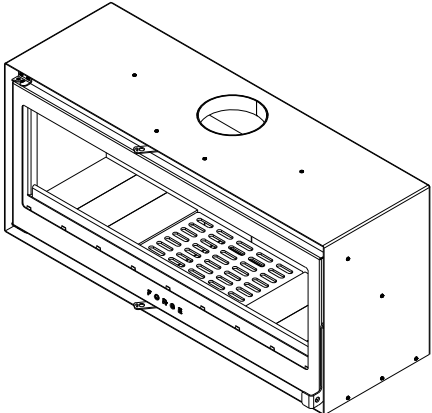

FORGE FIRES

Forge F120 Freestanding

FIFP-MS-SGL-1200-FS-W-CB v44

This drawing is copyright and remains the property of Signi Fires. It may not be retained, copied, or used without written consent.

Projection	Scale	Sheet	Creation Date
	1:10	A4	2025/06/17