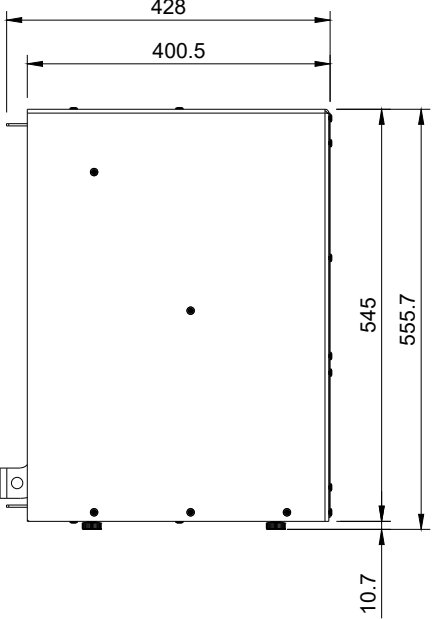

FORGE FIRES

Forge F120 Freestanding

FIFP-MS-SGL-1200-FS-W-CB v44

This drawing is copyright and remains the property of Signi Fires. It may not be retained, copied, or used without written consent.

Projection	Scale	Sheet	Creation Date
	1:10	A4	2025/06/17