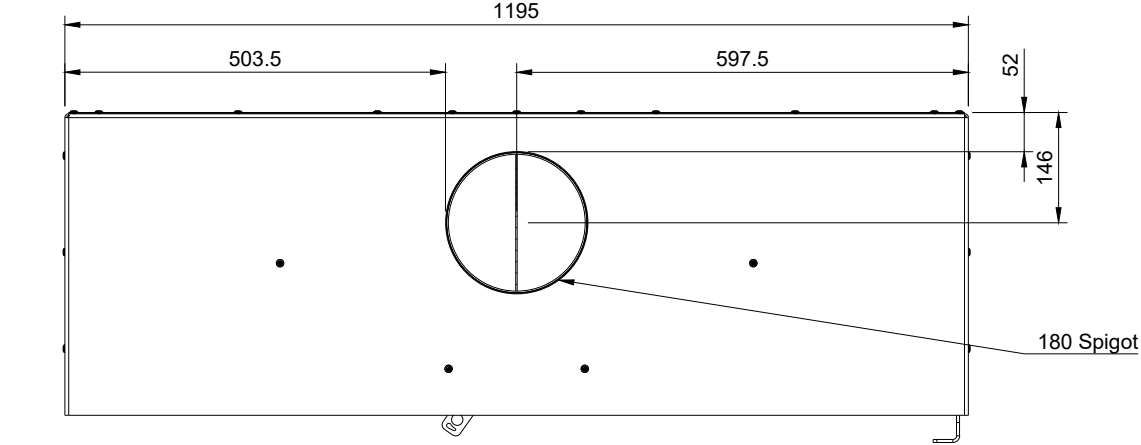

FORGE FIRES

Forge F120 Freestanding

FIFP-MS-SGL-1200-FS-W-CB v44

This drawing is copyright and remains the property of Signi Fires. It may not be retained, copied, or used without written consent.

Projection	Scale	Sheet	Creation Date
	1:10	A4	2025/06/17