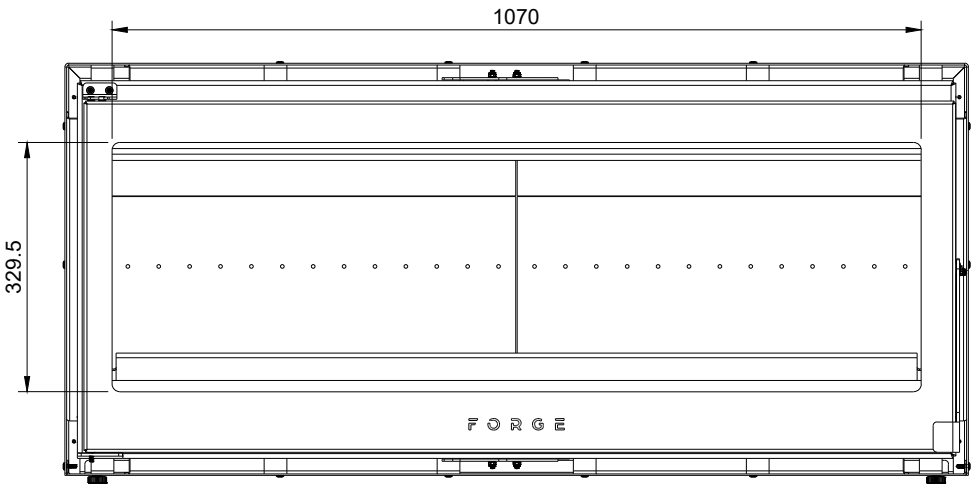

FORGE FIRES

Forge F120 Freestanding

FIFP-MS-SGL-1200-FS-W-CB v44

This drawing is copyright and remains the property of Signi Fires. It may not be retained, copied, or used without written consent.

Projection	Scale	Sheet	Creation Date
	1:10	A4	2025/06/17