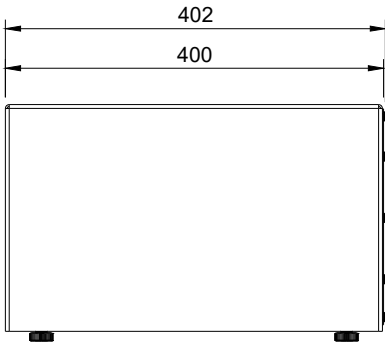

FORGE FIRES

Forge F40 Low Woodbox

FURFP-SGL-Wood Box ASM-0500-UP-CBA

This drawing is copyright and remains the property of Signi Fires. It may not be retained, copied, or used without written consent.

Projection	Scale	Sheet	Creation Date
	1:8	A4	2025/04/15