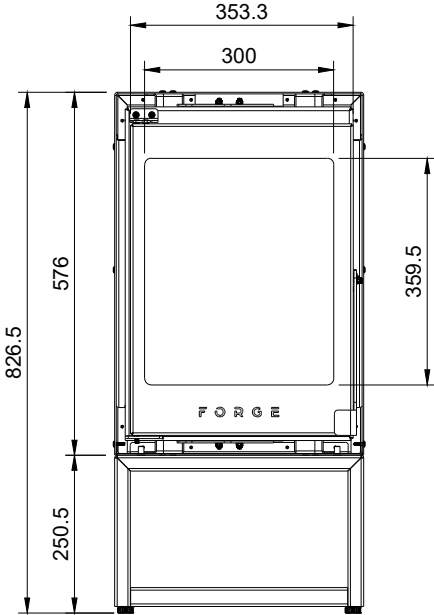

FORGE FIRES

Forge F40 Freestanding with Low Woodbox

FURFP-MS-SGL-400-WBL-W-CB (R) v12

This drawing is copyright and remains the property of Signi Fires. It may not be retained, copied, or used without written consent.

Projection	Scale	Sheet	Creation Date
	1:12	A4	2025/04/15

FORGE FIRES

Forge F40 Low Woodbox

FURFP-SGL-Wood Box ASM-0500-UP-CBA

This drawing is copyright and remains the property of Signi Fires. It may not be retained, copied, or used without written consent.

Projection	Scale	Sheet	Creation Date
	1:8	A4	2025/04/15