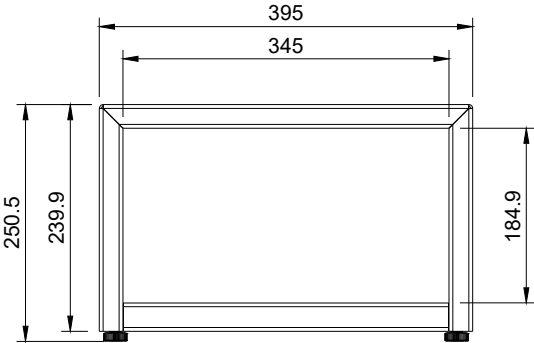

FORGE FIRES

Forge F40 Freestanding with Low Woodbox

FURFP-MS-SGL-400-WBL-W-CB (R) v12

This drawing is copyright and remains the property of Signi Fires. It may not be retained, copied, or used without written consent.

Projection	Scale	Sheet	Creation Date
	1:12	A4	2025/04/15

FORGE FIRES

Forge F40 Low Woodbox

FURFP-SGL-Wood Box ASM-0500-UP-CBA

This drawing is copyright and remains the property of Signi Fires. It may not be retained, copied, or used without written consent.

Projection	Scale	Sheet	Creation Date
	1:8	A4	2025/04/15