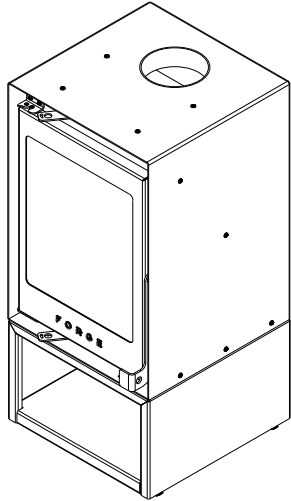

FORGE FIRES

Forge F40 Freestanding with Low Woodbox

FURFP-MS-SGL-400-WBL-W-CB (R) v12

This drawing is copyright and remains the property of Signi Fires. It may not be retained, copied, or used without written consent.