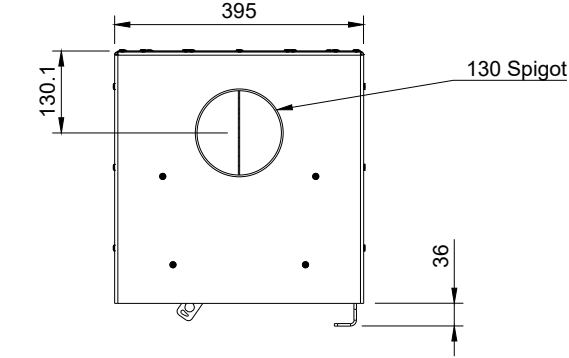

FORGE FIRES

Forge F40 Freestanding with Low Woodbox

FURFP-MS-SGL-400-WBL-W-CB (R) v12

This drawing is copyright and remains the property of Signi Fires. It may not be retained, copied, or used without written consent.

Projection	Scale	Sheet	Creation Date
	1:12	A4	2025/04/15

FORGE FIRES

Forge F40 Low Woodbox

FURFP-SGL-Wood Box ASM-0500-UP-CBA

This drawing is copyright and remains the property of Signi Fires. It may not be retained, copied, or used without written consent.

Projection	Scale	Sheet	Creation Date
	1:8	A4	2025/04/15