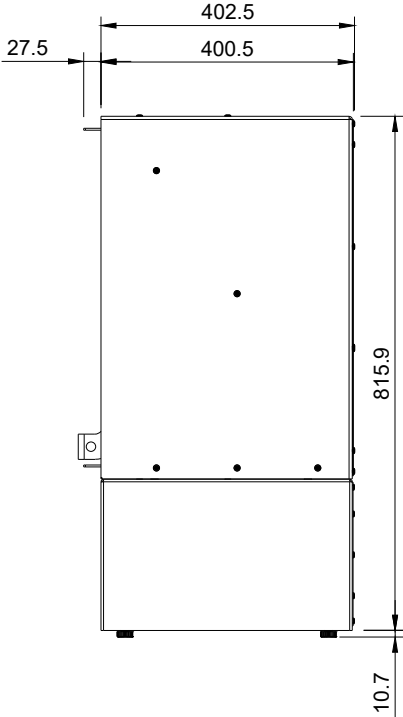

FORGE FIRES

Forge F40 Freestanding with Low Woodbox

FURFP-MS-SGL-400-WBL-W-CB (R) v12

This drawing is copyright and remains the property of Signi Fires. It may not be retained, copied, or used without written consent.

Projection	Scale	Sheet	Creation Date
	1:12	A4	2025/04/15

FORGE FIRES

Forge F40 Low Woodbox

FURFP-SGL-Wood Box ASM-0500-UP-CBA

This drawing is copyright and remains the property of Signi Fires. It may not be retained, copied, or used without written consent.

Projection	Scale	Sheet	Creation Date
	1:8	A4	2025/04/15